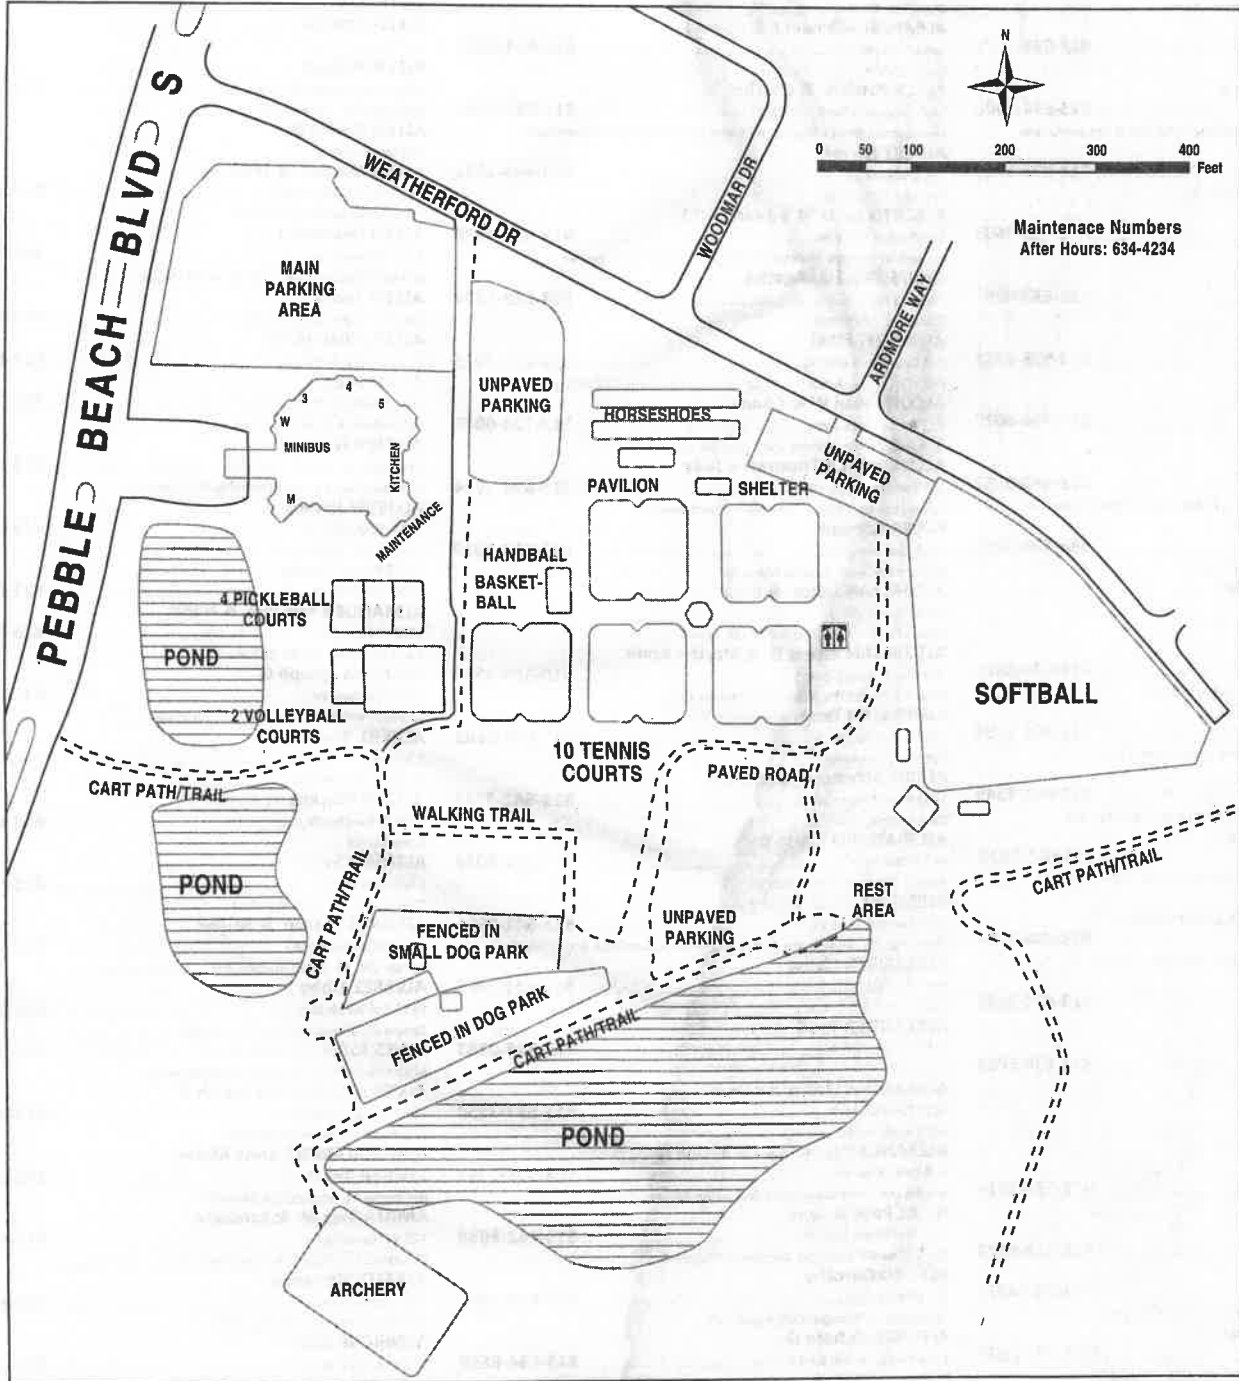

South Campus Map

Sun City Center Community Association, Inc.

South Campus is located at 1910 Pebble Beach Blvd South

Reservations for rooms 3, 4, 5 and the Main Room of the Community Hall can be made by calling 633-3500