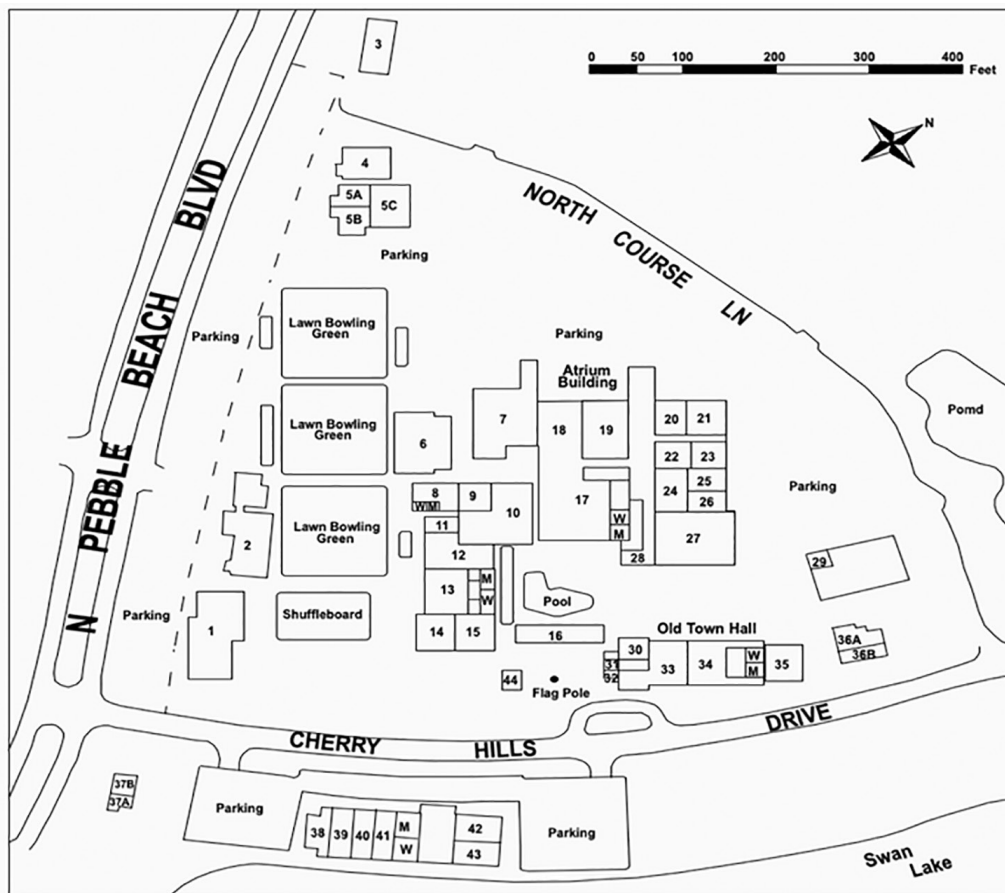

Central Campus Map

Reservations for rooms and events can be made by calling 633-3500

1	COMMUNITY ASSOC OFFICE	1009 N PEBBLE BEACH BLVD	23	COMPUTER LAB	949 NORTH COURSE LN
2	LIBRARY	1011 N PEBBLE BEACH BLVD	24	SANDPIPER ROOM	945-E NORTH COURSE LN
3	SECURITY PATROL	1225 N PEBBLE BEACH BLVD	25	HERITAGE ROOM	951 NORTH COURSE LN
4	SAMARITANS	1207 N PEBBLE BEACH BLVD	26	ARMSTRONG ROOM	953 NORTH COURSE LN
5A	APPLE USERS CLUB	1203 N PEBBLE BEACH BLVD	27	FLORIDA ROOM	945-D NORTH COURSE LN
5B	PHOTO CLUB	1203 N PEBBLE BEACH BLVD	28	CAFE	945-G NORTH COURSE LN
5C	DANCE/EXERCISE STUDIO	1203 N PEBBLE BEACH BLVD	29	AMATEUR RADIO CLUB	995 CHERRY HILLS DR
6	EBERHARDT BUILDING	909 NORTH COURSE LN	30	SENIORS VS CRIME	960-C CHERRY HILLS DR
7	FITNESS CENTER	929 NORTH COURSE LN	31	PALM ROOM	960-B CHERRY HILLS DR
8	MODEL RAILROAD CLUB	915 NORTH COURSE LN	32	NEWS OF SCC	960-A CHERRY HILLS DR
9	WOODCARVERS CLUB	917 NORTH COURSE LN	33	WEAVERS	960-D CHERRY HILLS DR
10	SAWDUST ENGINEERS	919 NORTH COURSE LN	34	ROLLINS THEATRE	960-E CHERRY HILLS DR
11	HCSO SUBSTATION	948 CHERRY HILLS DR	35	BILLIARDS	960-F CHERRY HILLS DR
12	CERAMICS CLUB	946 CHERRY HILLS DR	36A	LE BLANC MEETING RM	1002 CHERRY HILLS DR
13	PINEAPPLE PLAZA	N/A	36B	LIFELINE AND DAV	1002 CHERRY HILLS DR
14	NEEDLECRAFTERS	942 CHERRY HILLS DR	37A	HISTORY SOCIETY	901 CHERRY HILLS DR
15	ART STUDIO	954 CHERRY HILLS DR	37B	INFORMATION CENTER	901 CHERRY HILLS DR
16	POTTERY STUDIO	952 CHERRY HILLS DR	38	BUNKA/NEEDLEPOINT	915-A CHERRY HILLS DR
17	INDOOR LAP POOL	945-E NORTH COURSE LN	39	STAINED GLASS	915-B CHERRY HILLS DR
18	INDOOR WALKING POOL	945-E NORTH COURSE LN	40	SHELL CRAFTERS	915-C CHERRY HILLS DR
19	DANCE STUDIO	945-F NORTH COURSE LN	41	CHINA PAINTERS	915-D CHERRY HILLS DR
20	CAPER ROOM	945-A NORTH COURSE LN	42	LAPIDARY	915-E CHERRY HILLS DR
21	HORIZON ROOM	947 NORTH COURSE LN	43	SEW 'N SEWS	915-F CHERRY HILLS DR
22	ROYAL ROOM	945-B NORTH COURSE LN	44	BANDSTAND	958 CHERRY HILLS DR